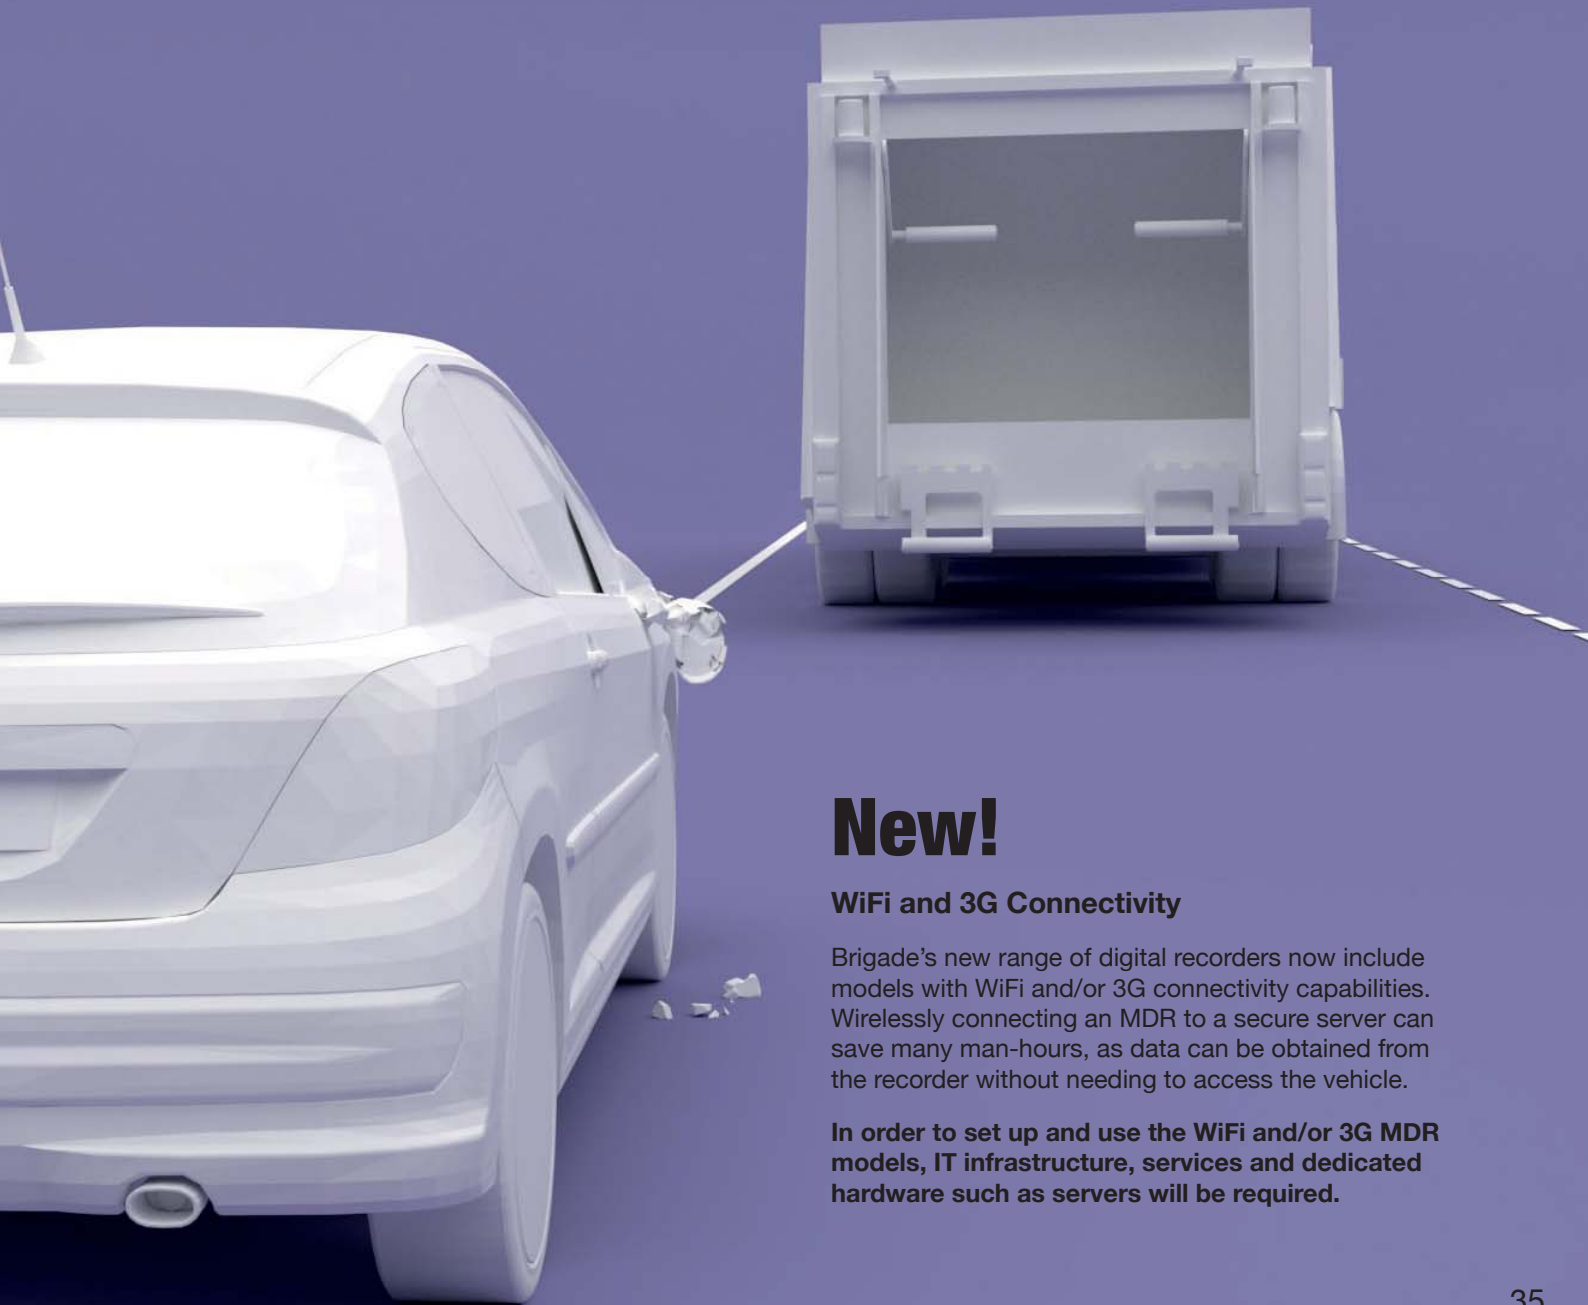

Mobile Digital Recording

NEW

BRIGADE
Vehicle Safety Solutions

Mobile Digital Recording

Available Brochure

By capturing footage from vehicle mounted cameras, mobile digital recorders provide an accurate witness, giving irrefutable evidence in the case of false claims, crash for cash incidents or vandalism. Disproving these claims means companies can make major cost savings, whilst importantly supporting their drivers, who are often the subject of increased scrutiny.

- False claim prevention
- Protection for drivers who may be wrongly accused
- Provides irrefutable evidence in the case of accidents and legal proceedings
- Useful in reducing shrinkage and catching perpetrators
- Driver training and best practice
- Peace of mind for passengers and drivers

New!

WiFi and 3G Connectivity

Brigade's new range of digital recorders now include models with WiFi and/or 3G connectivity capabilities. Wirelessly connecting an MDR to a secure server can save many man-hours, as data can be obtained from the recorder without needing to access the vehicle.

In order to set up and use the WiFi and/or 3G MDR models, IT infrastructure, services and dedicated hardware such as servers will be required.