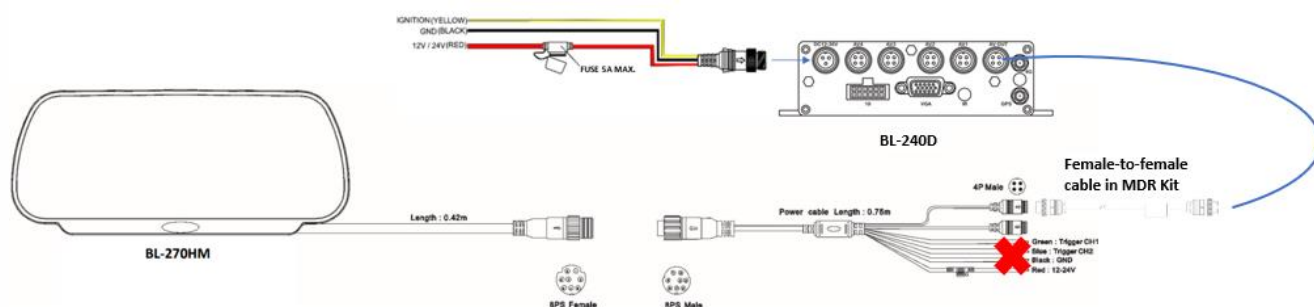

Related Products – BL-240D or BL-240D (NA) and BL-270HM

If installing the Brigade Van mirror monitor BL-270HM together with the Brigade Van Mobile Digital Recorder (MDR) BL-240D or BL-240D (NA), the monitor power and ground wires should not be connected to the vehicle.

The Brigade Van MDR AV Output carries power. This means it can power the monitor without the monitor requiring separate power connection.

When using the MDR as the camera output to the monitor, triggers should be taken from the MDR, (instead of the monitor).