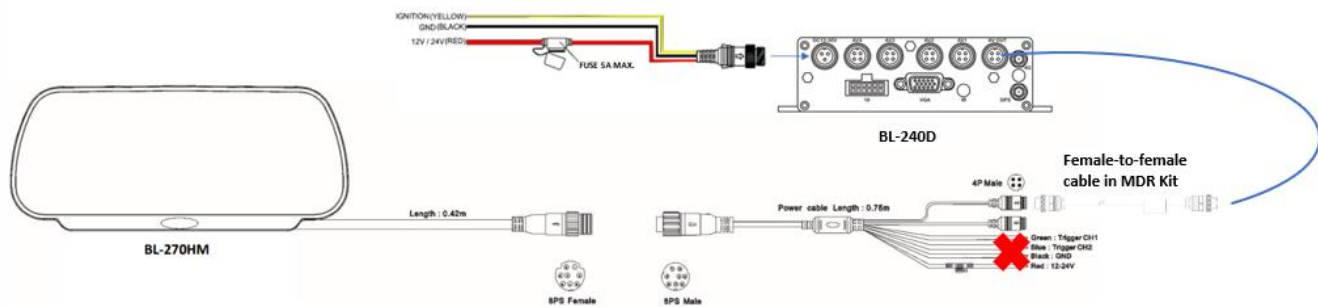

Related Products - BL-240D or BL-240D (NA) and BL-270HM

If installing the Brigade Van mirror monitor BL-270HM together with the Brigade Van Mobile Digital Recorder (MDR) BL-240D or BL-240D (NA), the monitor power and ground wires should not be connected to the vehicle.

The Brigade Van MDR AV Output carries power. This means it can power the monitor without the monitor requiring separate power connection.

When using the MDR as the camera output to the monitor, triggers should be taken from the MDR, (instead of the monitor).